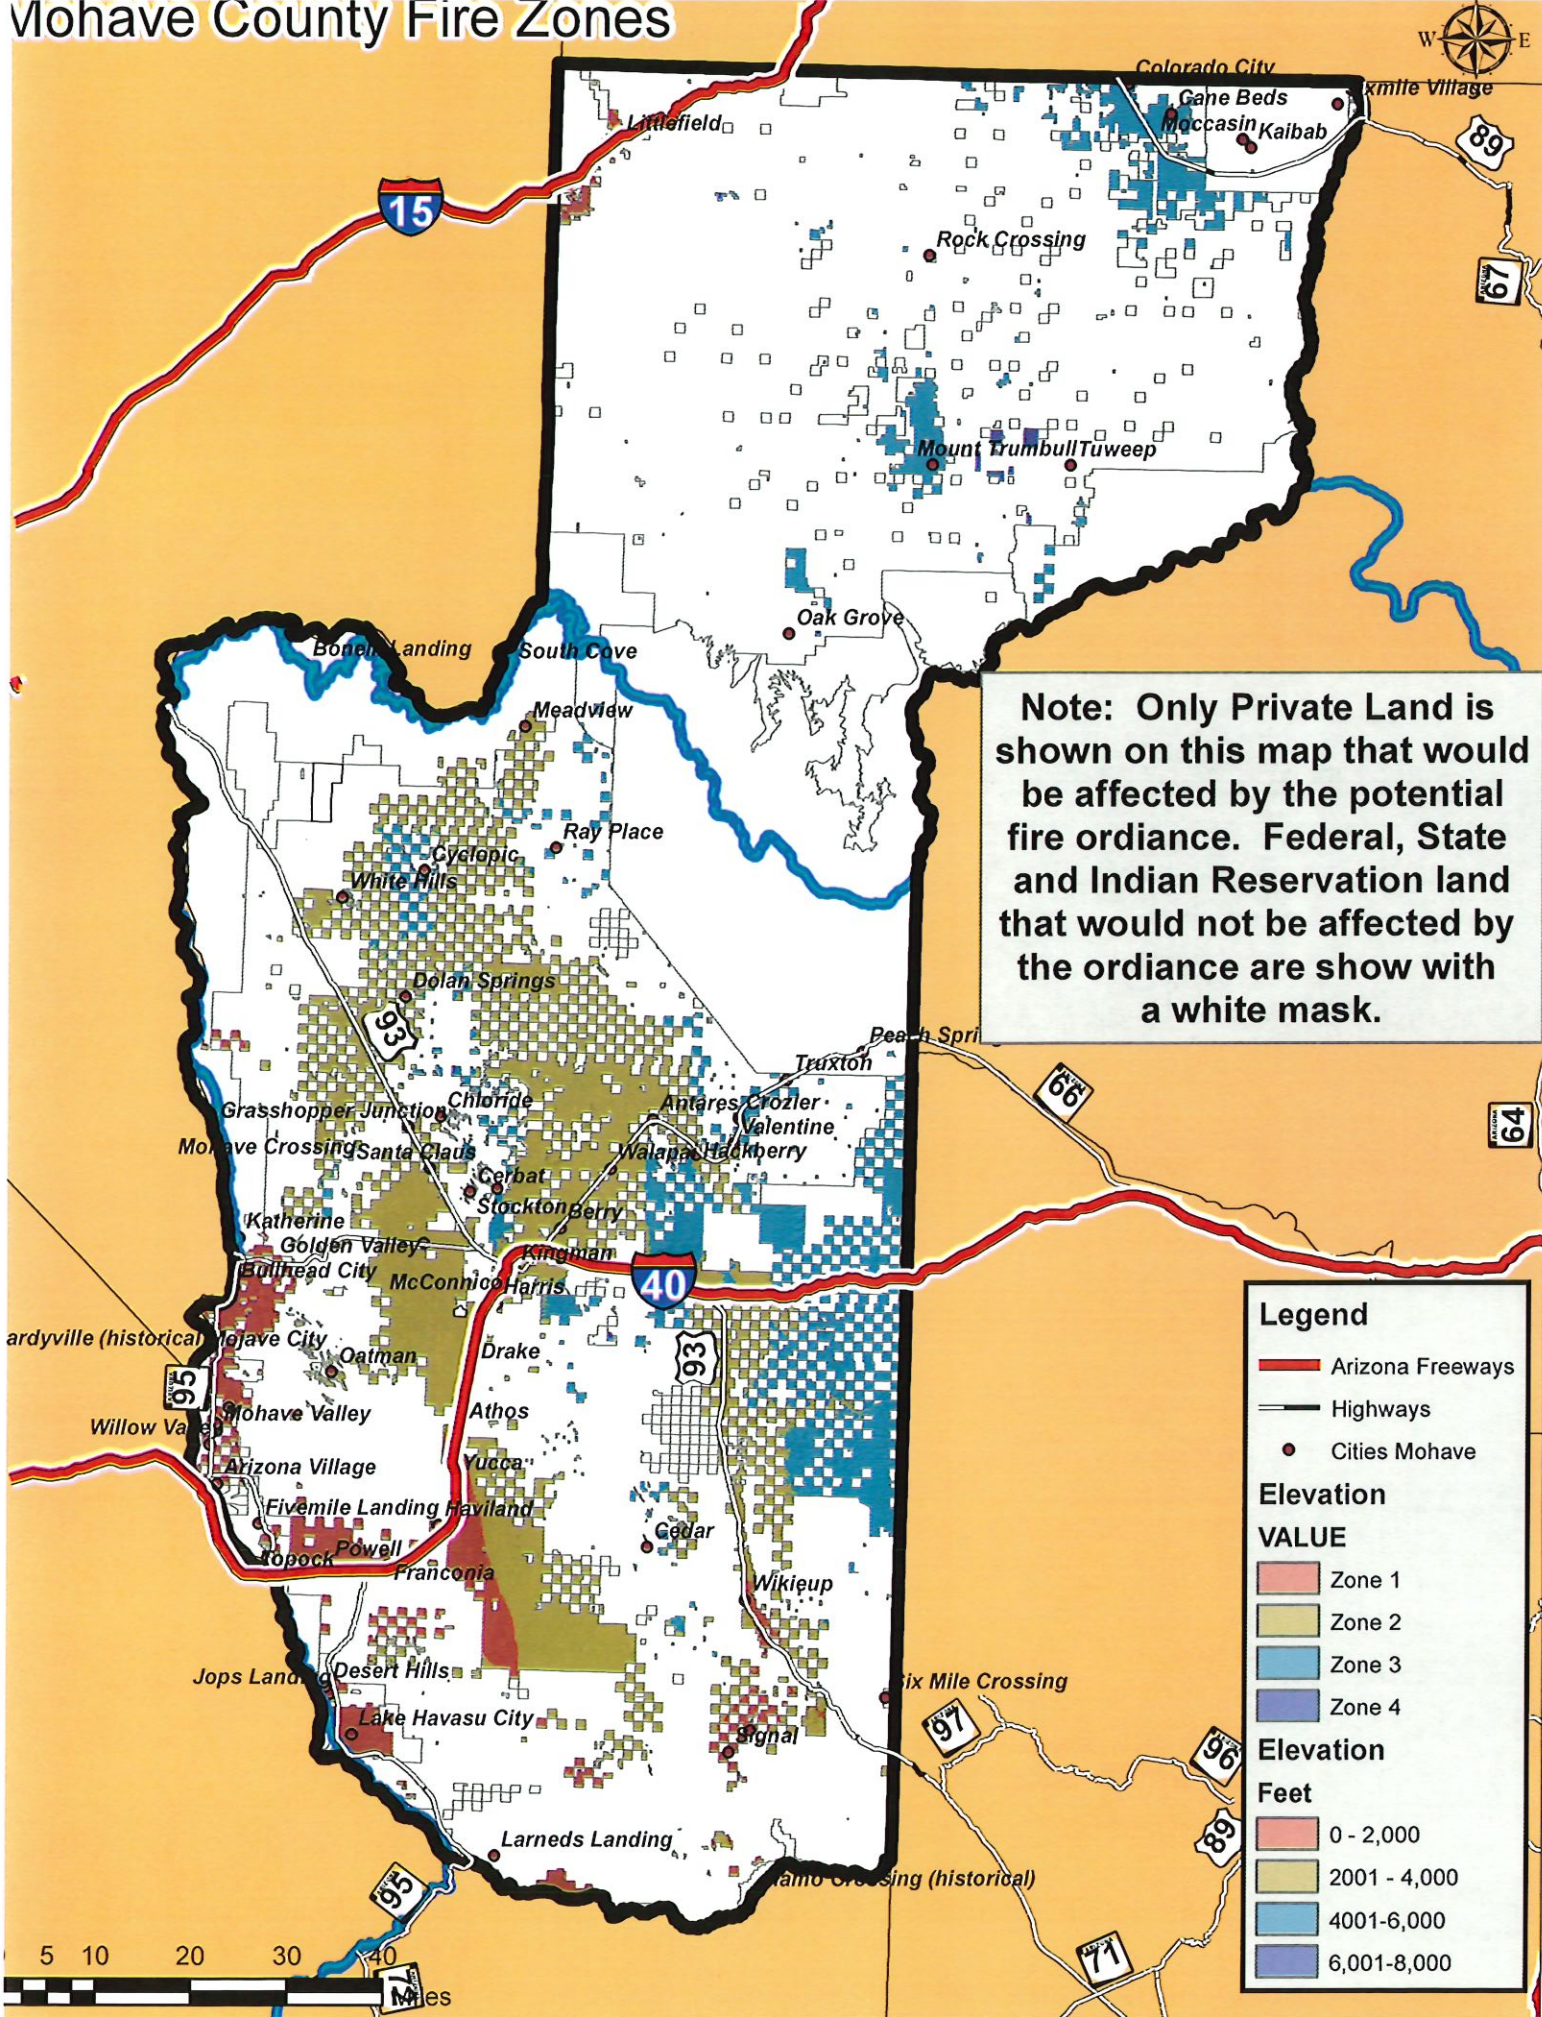

# Mohave County Fire Zones

**Legend**

- Cities Mohave
- Arizona Freeways
- Highways

**Elevation VALUE**

- Zone 1
- Zone 2
- Zone 3
- Zone 4

**Elevation Feet**

- 0 - 2,000
- 2001 - 4,000
- 4001 - 6,000
- 6,001 - 8,000

# Mohave County Fire Zones

**Note: Only Private Land is shown on this map that would be affected by the potential fire ordinance. Federal, State and Indian Reservation land that would not be affected by the ordinance are show with a white mask.**

**Legend**

- Arizona Freeways
- Highways
- Cities Mohave

**Elevation VALUE**

- Zone 1
- Zone 2
- Zone 3
- Zone 4

**Elevation Feet**

- 0 - 2,000
- 2001 - 4,000
- 4001-6,000
- 6,001-8,000