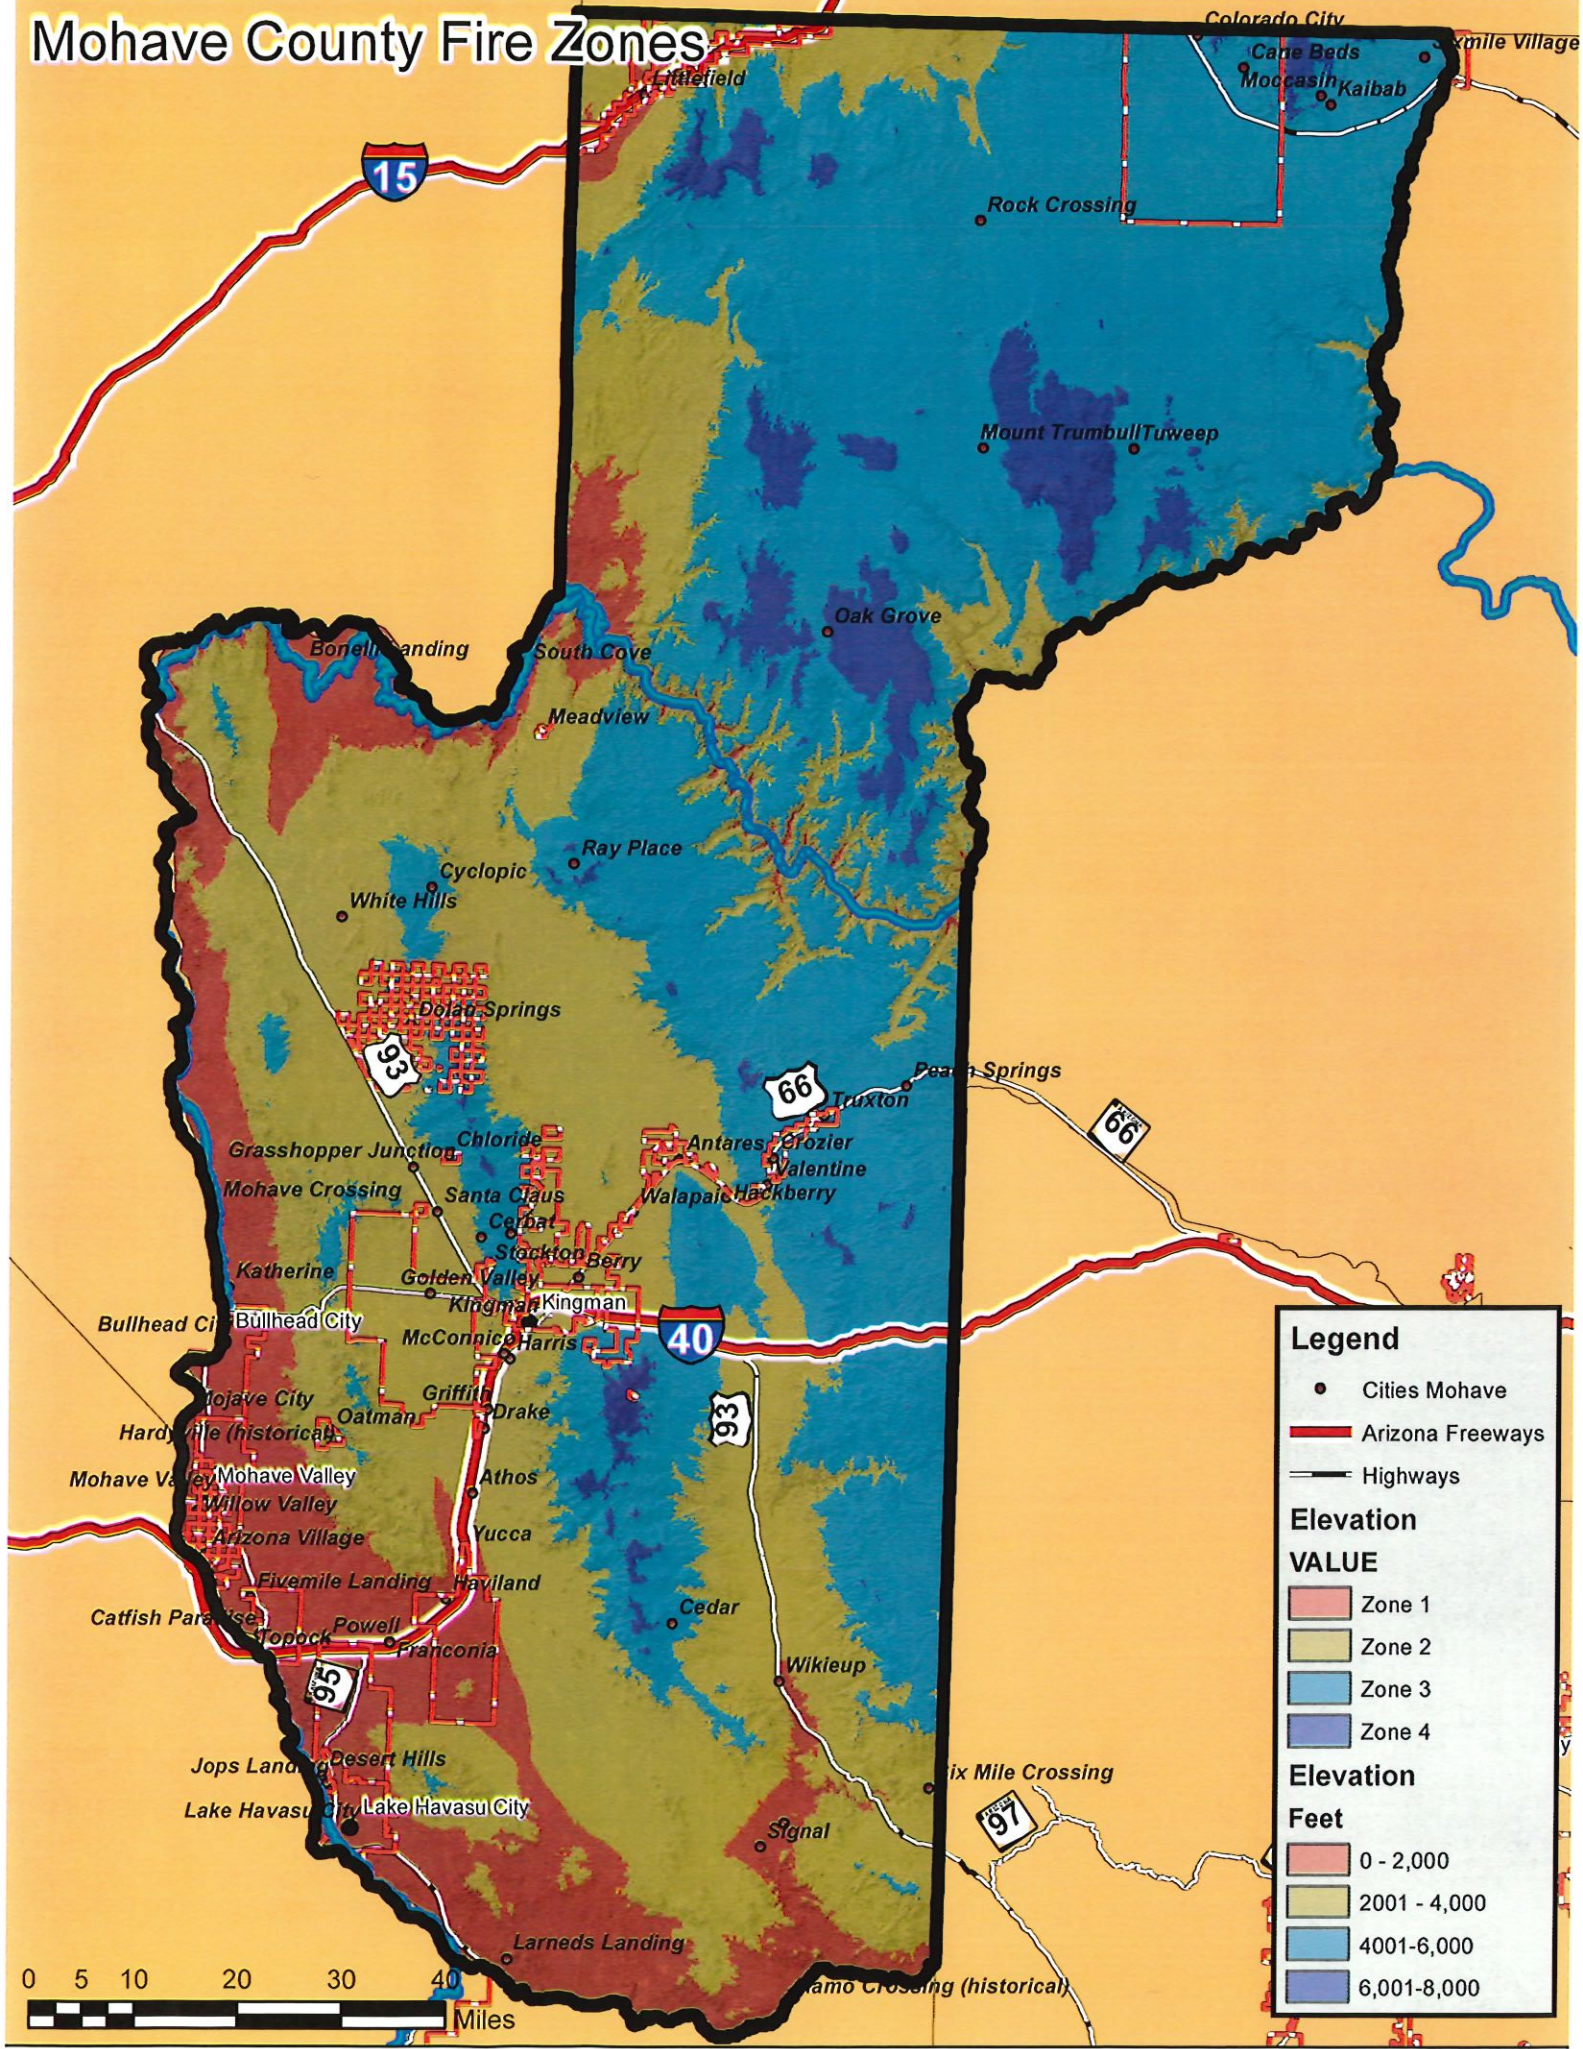

# Mohave County Fire Zones

**Legend**

- Cities Mohave
- Arizona Freeways
- Highways

**Elevation VALUE**

- Zone 1
- Zone 2
- Zone 3
- Zone 4

**Elevation Feet**

- 0 - 2,000
- 2001 - 4,000
- 4001 - 6,000
- 6,001 - 8,000

# Mohave County Fire Zones

**Note: Only Private Land is shown on this map that would be affected by the potential fire ordinance. Federal, State and Indian Reservation land that would not be affected by the ordinance are show with a white mask.**

**Legend**

- Arizona Freeways
- Highways
- Cities Mohave

**Elevation VALUE**

- Zone 1
- Zone 2
- Zone 3
- Zone 4

**Elevation Feet**

- 0 - 2,000
- 2001 - 4,000
- 4001-6,000
- 6,001-8,000